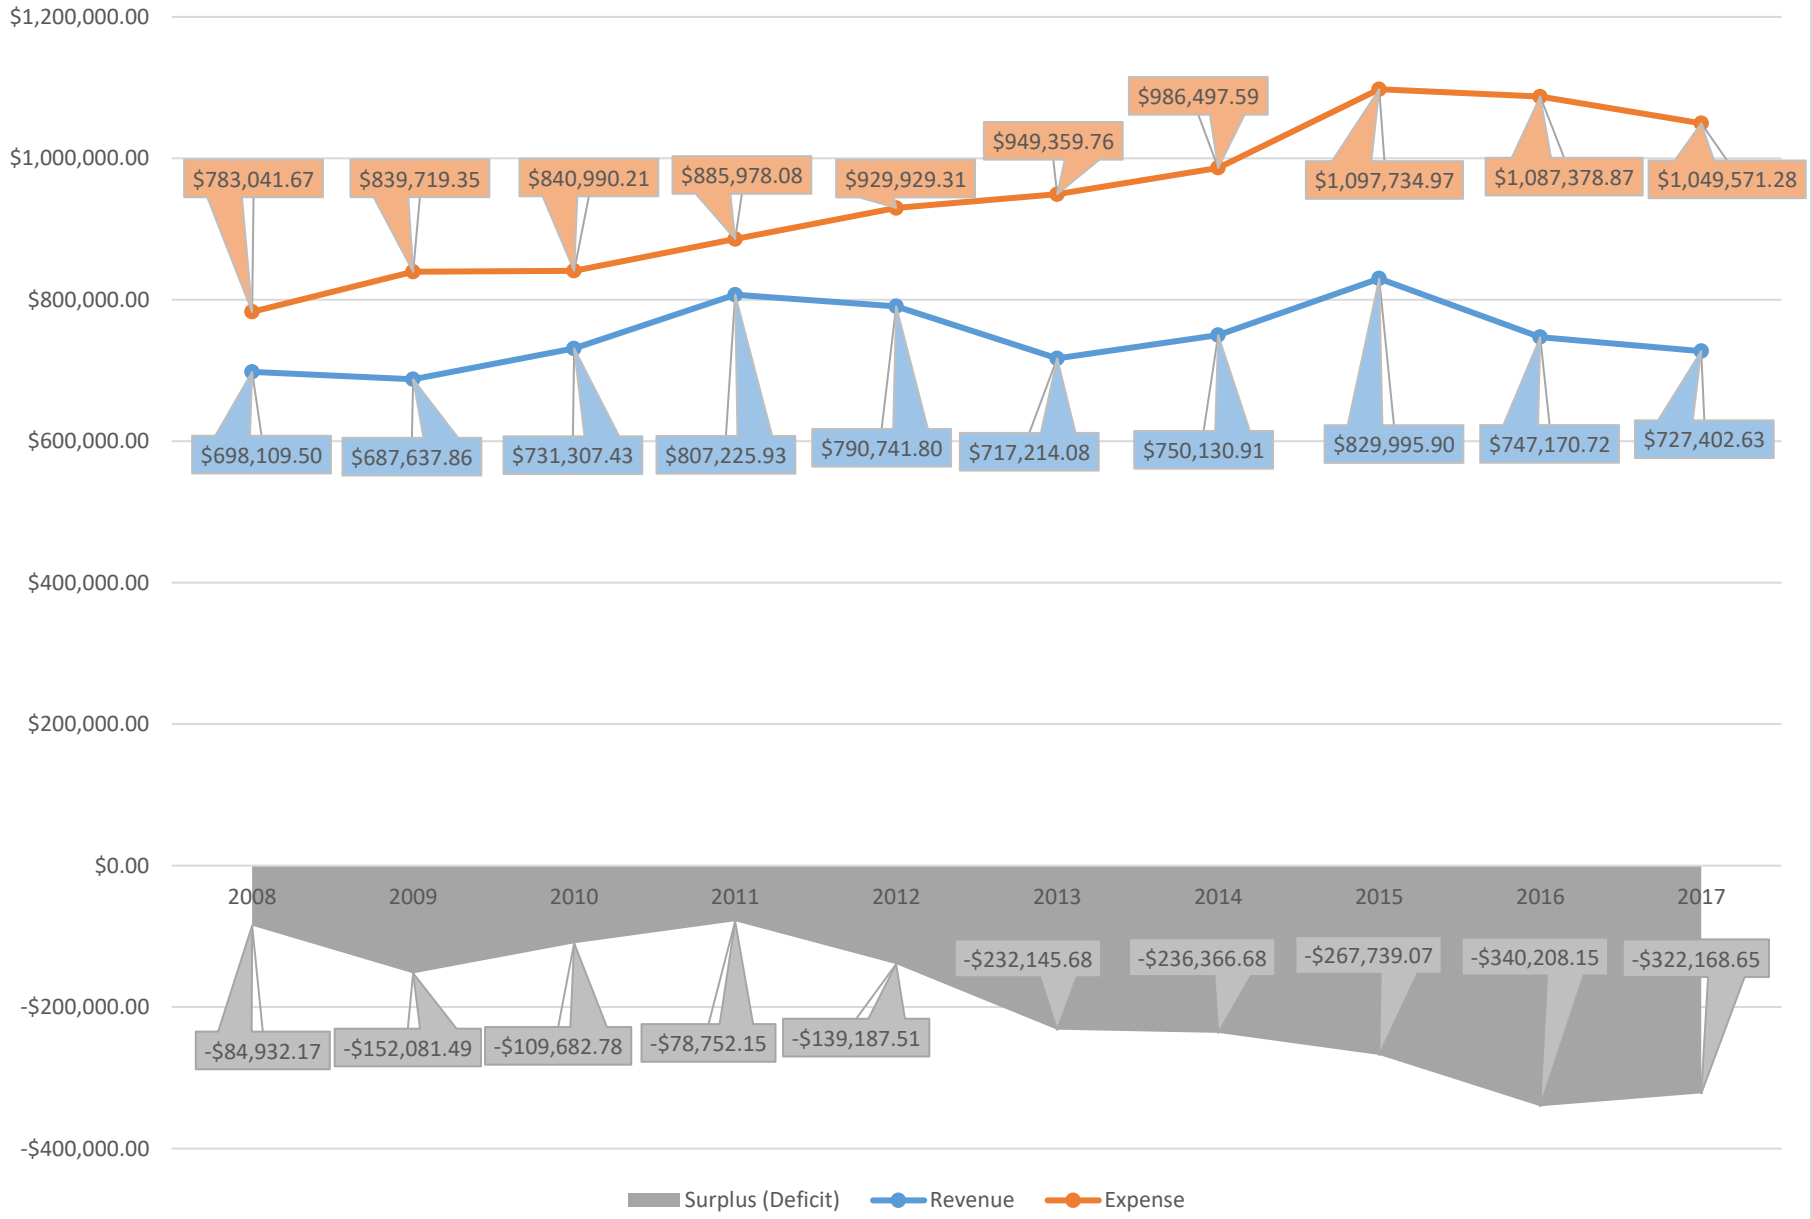

Autumn Lodge - Revenues and Expenses - 2008 - 2017

Heritage Tower Lodge - Revenues and Expenses - 2008 - 2017

Heritage Tower Lodge - Revenues and Expenses 2008 - 2018 (projection) Following Autumn Lodge Closure