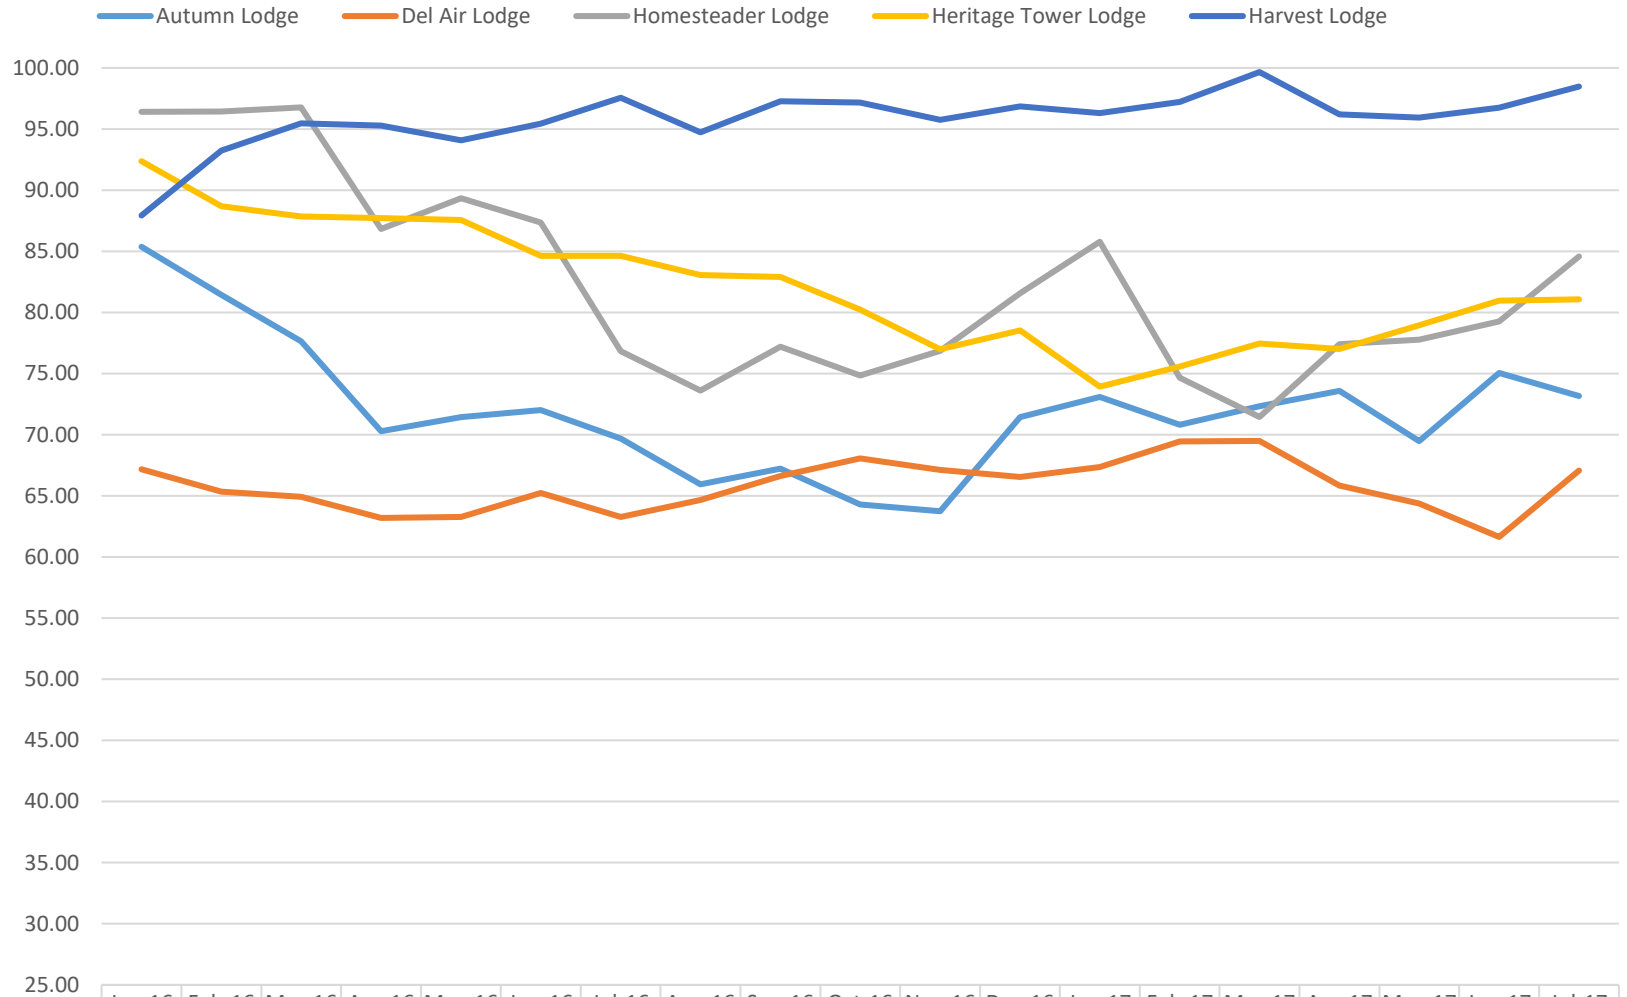

Occupancy Rates - NPHF Lodges - January 2016 to July 2017

	Jan-16	Feb-16	Mar-16	Apr-16	May-16	Jun-16	Jul-16	Aug-16	Sep-16	Oct-16	Nov-16	Dec-16	Jan-17	Feb-17	Mar-17	Apr-17	May-17	Jun-17	Jul-17
Autumn Lodge	85.37	81.43	77.65	70.30	71.45	72.02	69.69	65.93	67.23	64.29	63.74	71.43	73.09	70.82	72.32	73.58	69.47	75.04	73.17
Del Air Lodge	67.16	65.33	64.91	63.20	63.27	65.24	63.27	64.65	66.62	68.05	67.12	66.54	67.35	69.46	69.49	65.85	64.38	61.64	67.08
Homesteader Lodge	96.40	96.44	96.77	86.84	89.34	87.34	76.83	73.61	77.20	74.84	76.85	81.57	85.78	74.67	71.45	77.41	77.78	79.26	84.58
Heritage Tower Lodge	92.37	88.68	87.84	87.71	87.57	84.63	84.63	83.07	82.91	80.24	76.99	78.53	73.93	75.58	77.46	77.02	78.95	80.96	81.06
Harvest Lodge	87.93	93.24	95.47	95.27	94.08	95.45	97.55	94.72	97.26	97.17	95.76	96.84	96.29	97.21	99.66	96.21	95.93	96.74	98.48